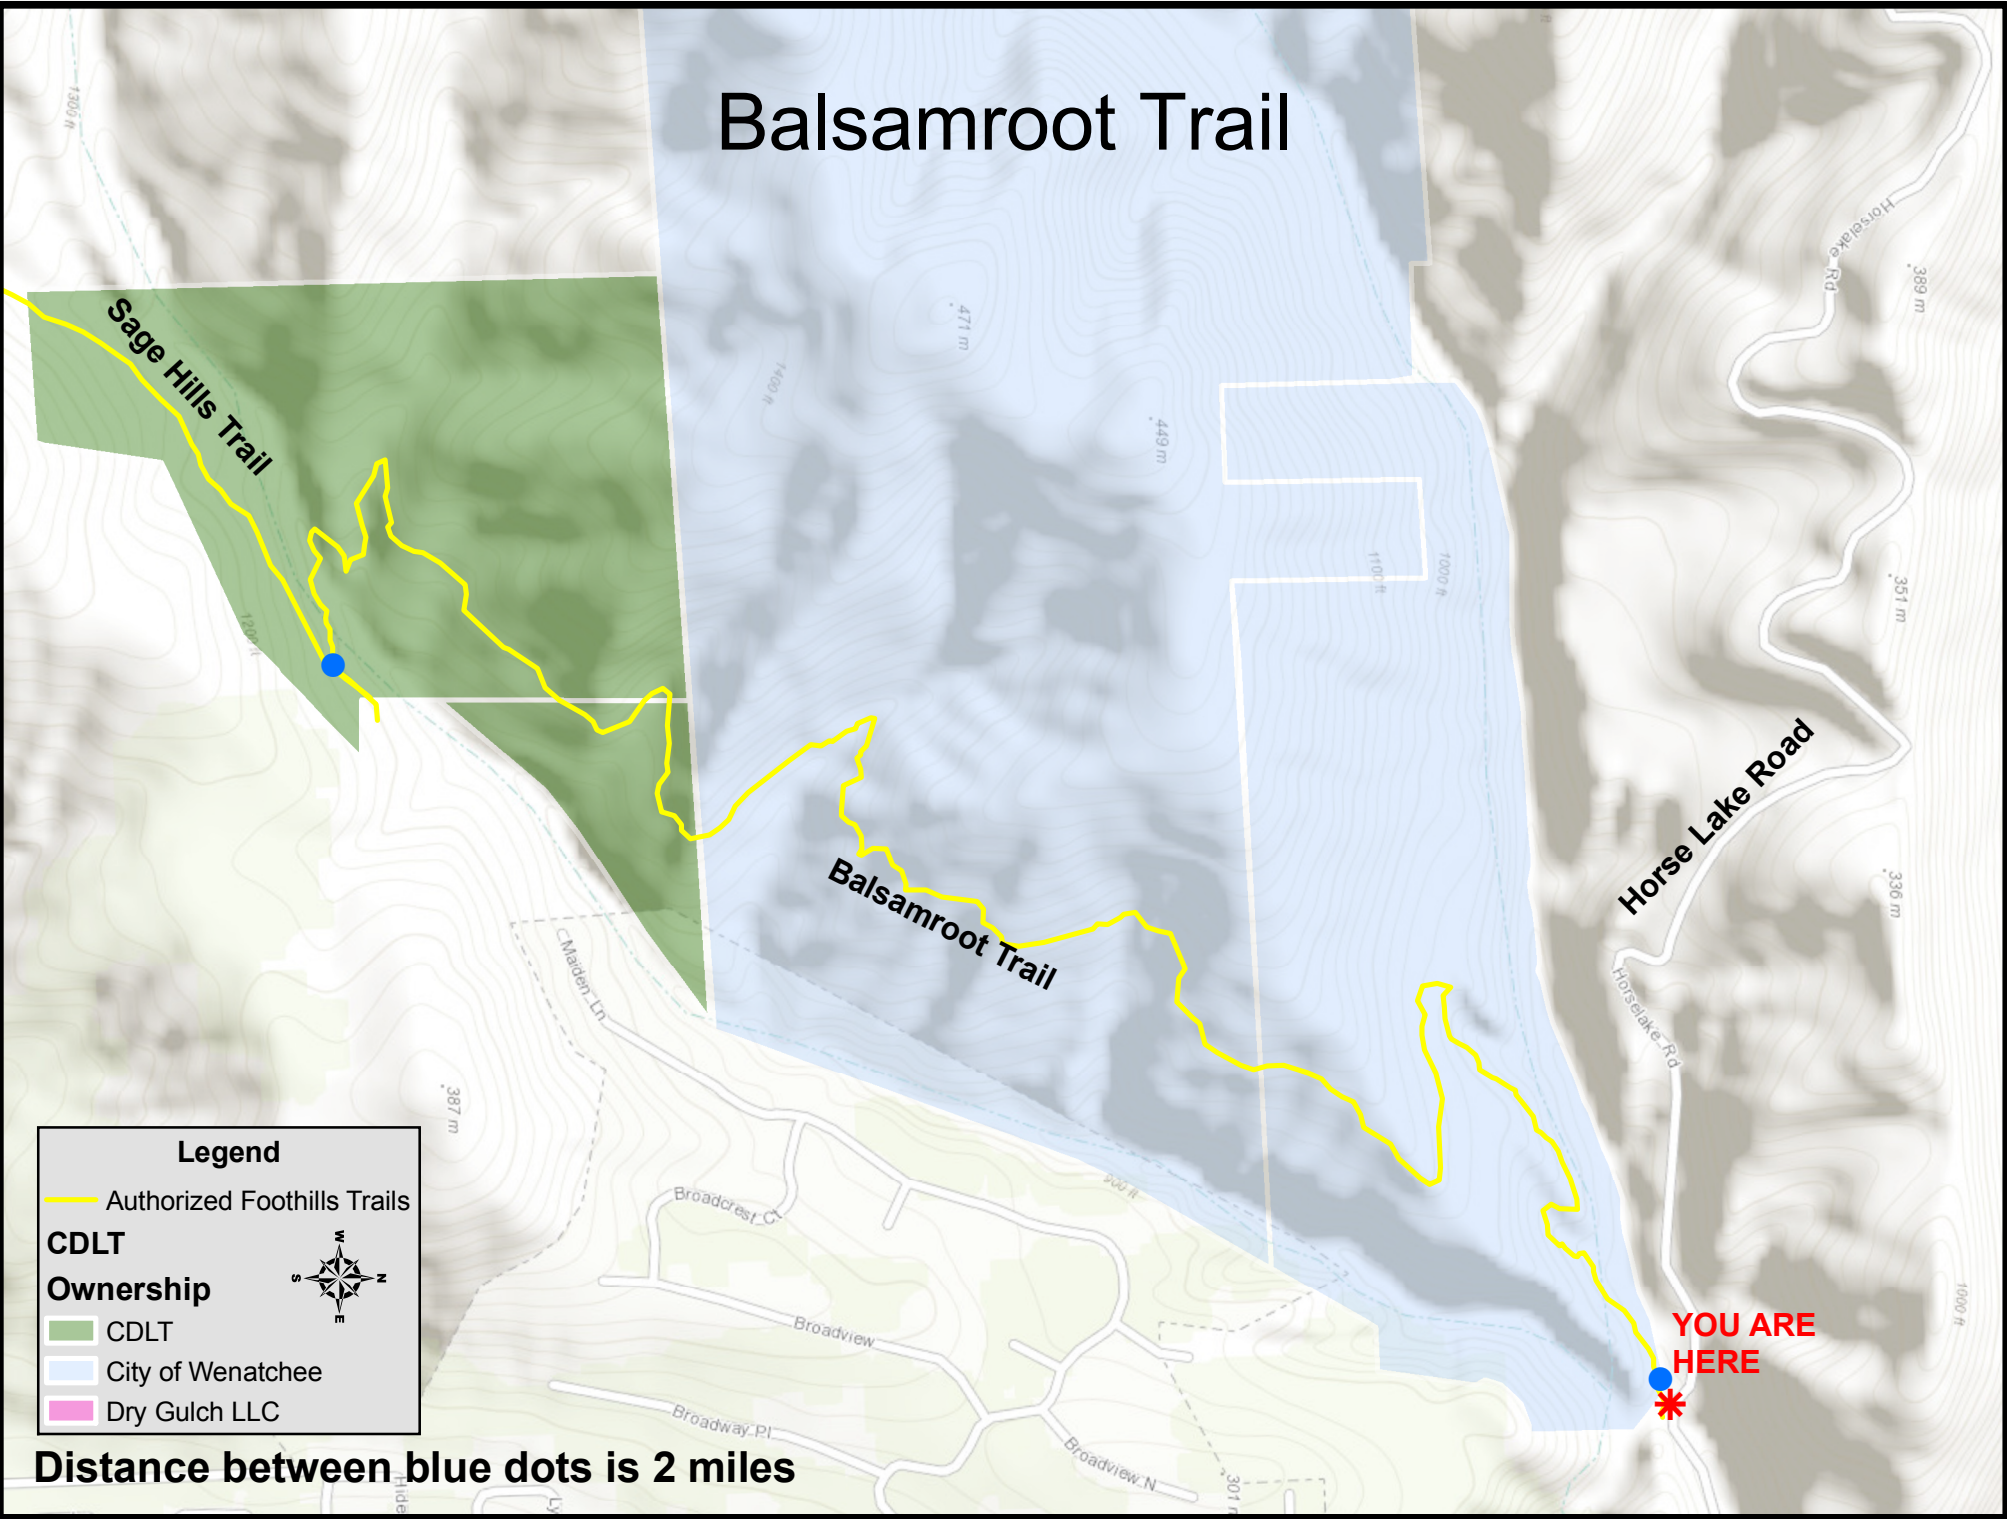

# Balsamroot Trail

**Legend**

- Authorized Foothills Trails
- CDLT Ownership**
- CDLT
- City of Wenatchee
- Dry Gulch LLC

**Distance between blue dots is 2 miles**

**YOU ARE  
HERE**